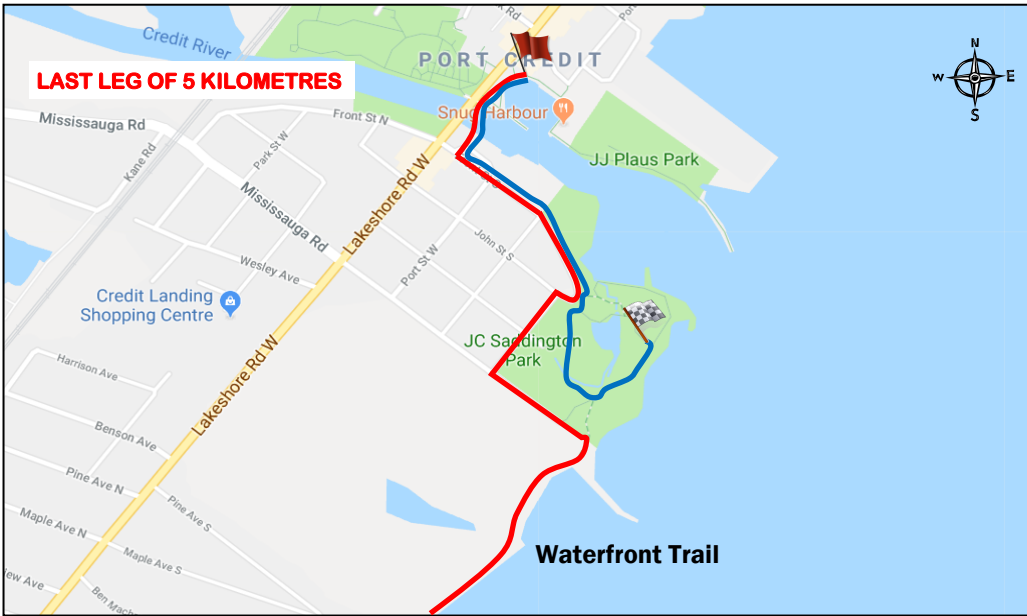

Official Route Map

2
0
1
9

Turn Around Start/Finish

Port Credit

madd
No alcohol. No drugs. No victims.

**Route may not be exactly as displayed*